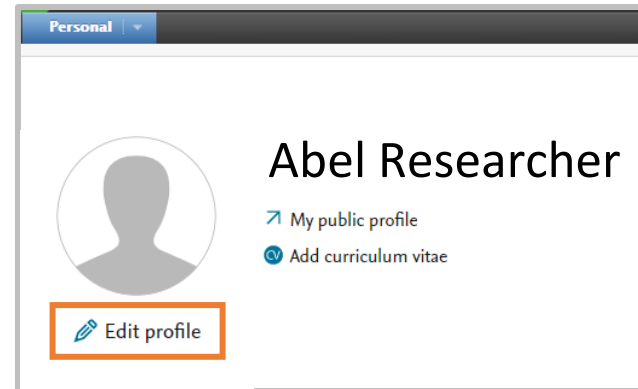

1. Log in to Pure with your University Login (formerly EASE) at <https://www.pure.ed.ac.uk>

2. Click on **Edit Profile** to view your person profile information

3. Click on the **Display** option

4. Click on the **System info** tab